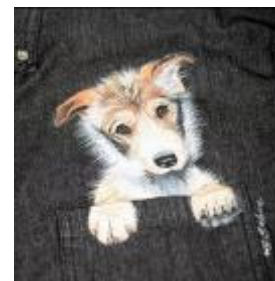

## Old English Sheepdog Puppy

Piece ID: 8757

\$119.00

Size: Large

Black Denim

## Berger Picard Puppy

Piece ID: 8759

\$119.00

Size: Large

Black Denim

## Airedale Terrier

Piece ID: 8760

\$119.00

Size: Small

Light Denim