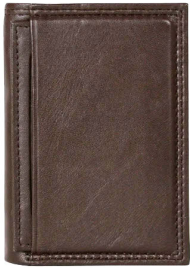

Color: Mahogany
Piece ID: 8710
\$89.00

Kerry Blue Terrier

Color: Taupe
Piece ID: 8711
\$89.00

Leather Lexington Wallet

- Pebble Leather Body
- Goldtone Hardware Finish
- Synthetic Lining
- Tab Front Snap Main Closure
- Framed Gusseted Exterior Compartment
- 8 Interior Pockets
- 15 Credit Card Pockets
- 1 ID Window
- RFID Security Provided
- Currency Pocket

Dimensions: 5 1/4" x 1 1/2" x 4 1/4"

Pembroke Welsh Corgi

Color: Black
Piece ID: 8713
\$89.00

Lakeland Terrier

Color: Black
Piece ID: 8713
\$89.00

Men's Emblem Double ID Billfold Wallet

- Nappa Lambskin Leather Body
- 9 Credit Card Pockets
- 1 ID Window
- 2 Utility Slots
- Removable 2 Sided Card Case

Dimensions: 3 1/2" x 1" x 5"

Golden Retriever

Color: Black
Piece ID: 8733
\$89.00

Irish Setter

Color: Brown
Piece ID: 8735
\$89.00

Men's Emblem Three-Fold ID Wallet

Part ID: 587
Colors: Black, Brown

- Nappa Lambskin Leather Body
- 6 Credit Card Pockets
- 2 Utility Slots

Dimensions: 5" x 1" x 4 1/4"

Irish Setter

Color: Black
Piece ID: 8734
\$89.00

Airedale Terrier

Color: Brown
Piece ID: 8736
\$89.00